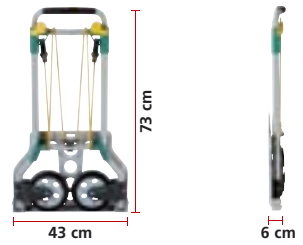

## Transport system TS 600

- Max. height: 104 cm
- Bearing capacity: 70 kg

- With variable height adjustment for easier handling
- Compact when folded

Rounded transverse rods – ideal for transporting round objects

Ergonomically formed for a comfortable hold even when transporting bulky objects

Fast-folding system thanks to the automatic folding

Max. height  
104 cm

Bearing capacity  
70 kg

Wheels and plate open with a single grip, thanks to the folding mechanism